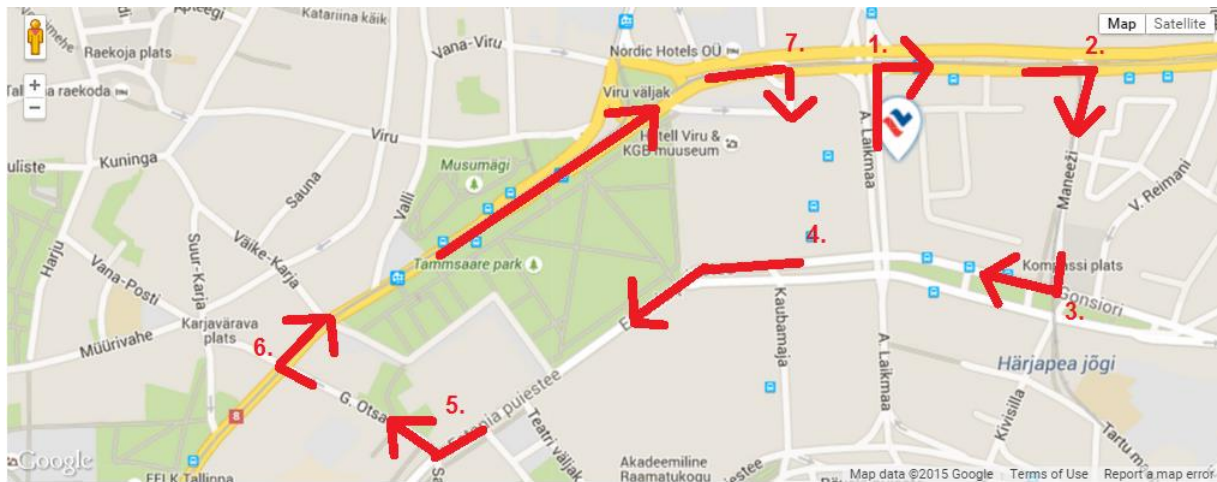

PARKING NEAR THE HOTEL (Tallink City Hotel)

Valid from **01.12.2021**

No	Location	Cost	Payment	Suitable for coaches
1-2	Viru Centre Parking House	1 h = 2€ 24 h – 25€	Viru Centre Parking House	No
3	City Hotel car park *	24h – 17€	Hotel reception desk *	No

PARKING INSTRUCTIONS WHEN DRIVING INTO THE VIRU CENTRE PARKING HOUSE

1. Turn right onto Narva mnt.
2. Turn right onto Maneeži Street.
3. Turn right onto Gonsiori Street.
4. Drive straight along Estonia pst.
5. Turn right onto G. Otsa Street.
6. Turn right onto Pärnu mnt.
7. Turn right into the Viru Centre Parking House and drive up.
8. You can pay for parking in the Viru Centre Parking House either on the third floor between 09:00 and 21:00, or on the first floor at the entrance between 21:00 and 09:00.