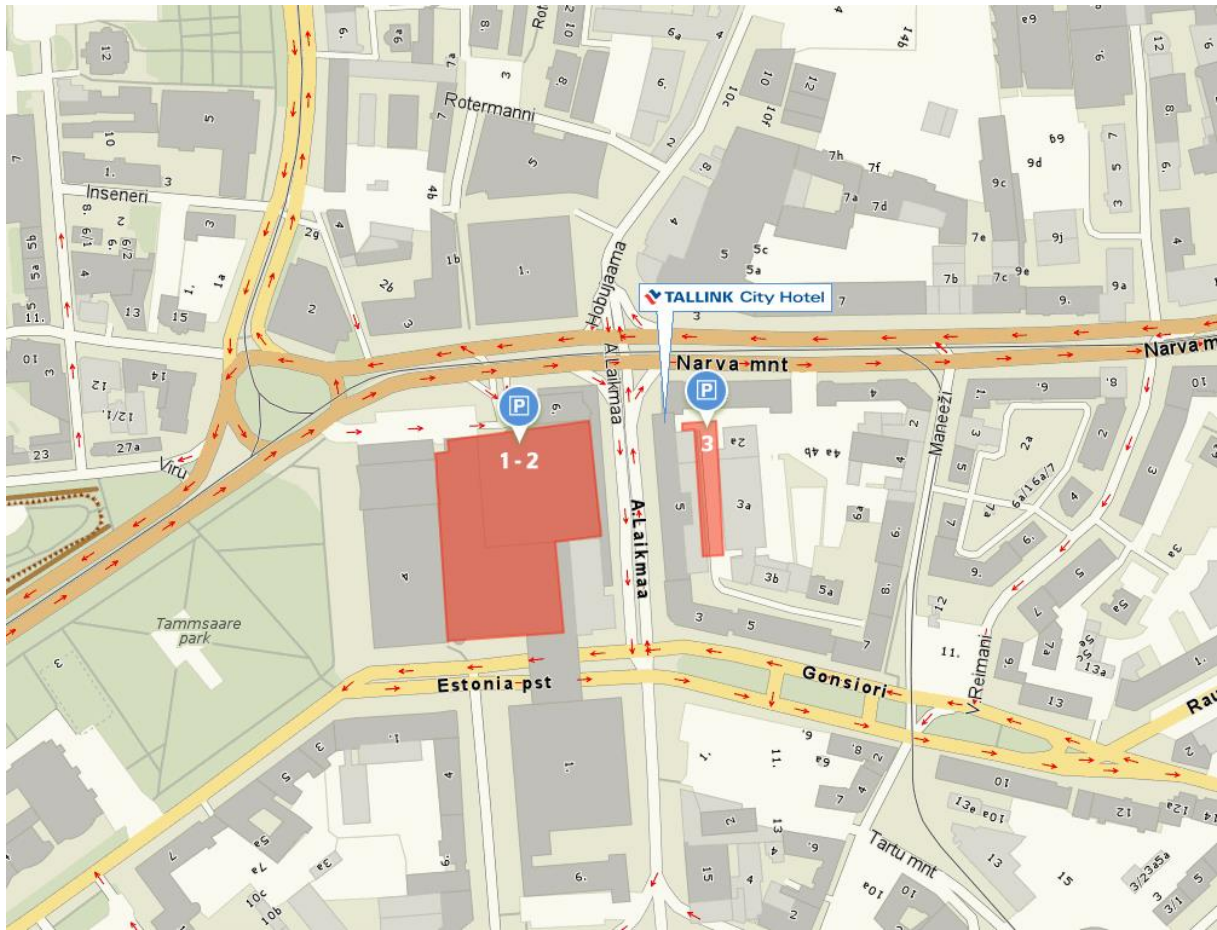

PARKING NEAR THE HOTEL (Tallink City Hotel)

Valid from **01.12.2021**

No	Location	Cost	Payment	Suitable for coaches
1-2	Viru Centre Parking House	1 h = 2€ 24 h – 25€	Viru Centre Parking House	No
3	City Hotel car park *	24h – 17€	Hotel reception desk *	No

PARKING INSTRUCTIONS WHEN DRIVING INTO THE VIRU CENTRE PARKING HOUSE

1. Turn right onto Narva mnt.
2. Turn right onto Maneeži Street.
3. Turn right onto Gonsiori Street.
4. Drive straight along Estonia pst.
5. Turn right onto G. Otsa Street.
6. Turn right onto Pärnu mnt.
7. Turn right into the Viru Centre Parking House and drive up.
8. You can pay for parking in the Viru Centre Parking House either on the third floor between 09:00 and 21:00, or on the first floor at the entrance between 21:00 and 09:00.