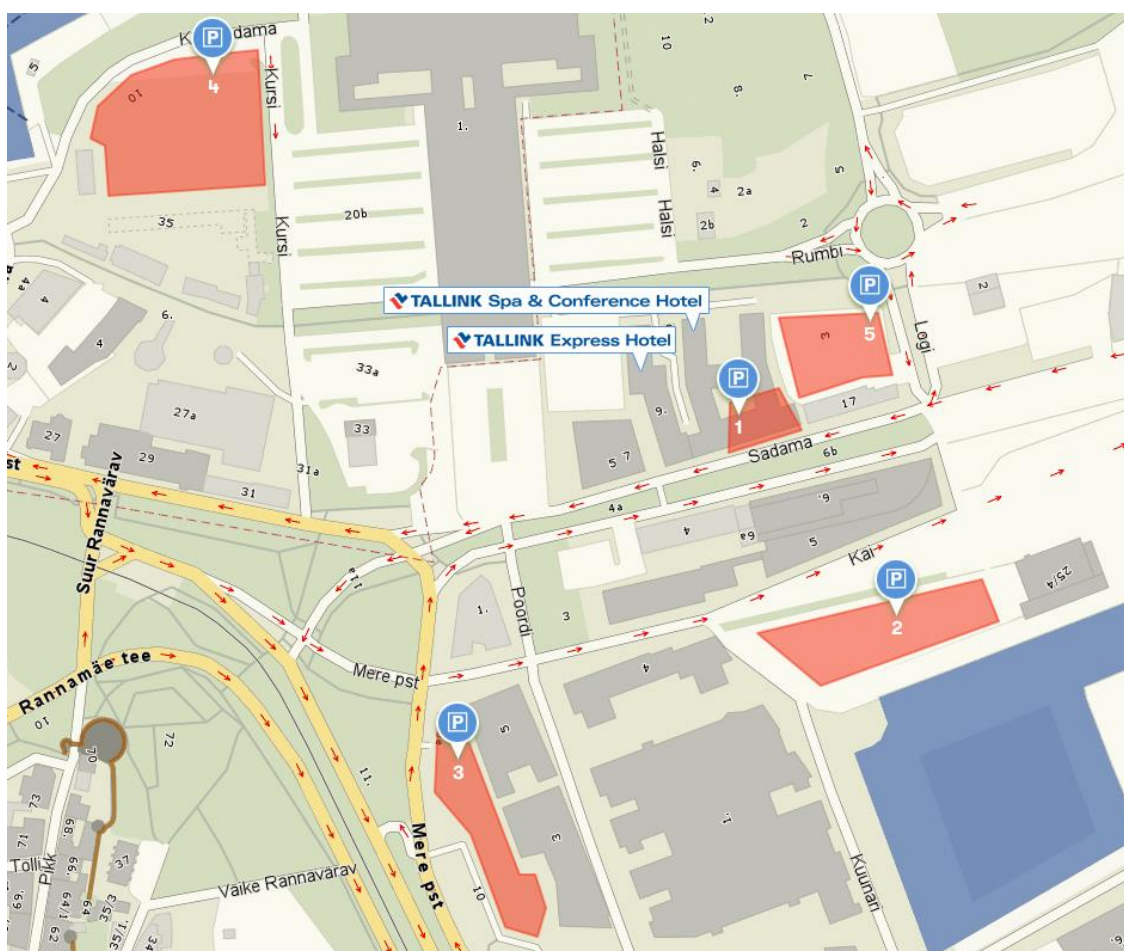

PARKING NEAR THE HOTEL (Tallink Express Hotel)

Valid from: **01.06.2019**

No	Location	1 h	24 h	Payment	Suitable for buses
1	Tallink Express Hotel *	-	17€	Hotel reception	no
2	Tallinna Sadama Jahisadam (Citypark)	1,50€	9€	Parking meter	yes
3	Mere pst. 10 (EuroPark EP29)	1,50€	3,50€	Parking meter	yes
4	Kalasadama 10 (EuroPark EP134)	1€	2€	Parking meter	yes
5	Logi 3 (Citypark)	1,5€	9€	Parking meter	no