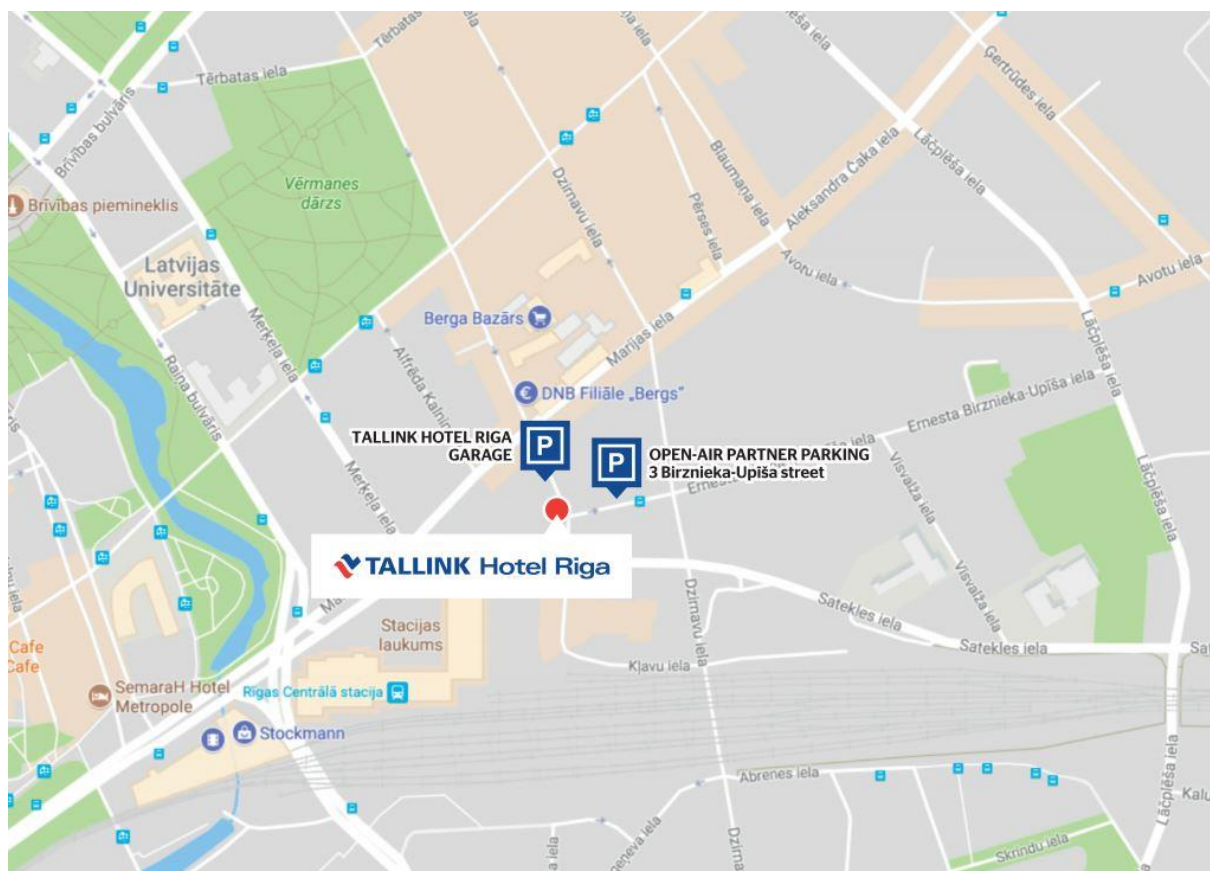

## PARKING NEAR THE HOTEL (Tallink Hotel Riga)

Valid from **3 November 2017**

| No | Location  | Cost       | Payment              | Suitable for coaches |
|----|---|------------|----------------------|----------------------|
| 1  | Tallink Hotel Riga garage                             | 24 h – €15 | Hotel reception desk | No                   |
| 2  | Open-air partner parking on 3, Birznieka-Upīša street | 24 h – €15 | Hotel reception desk | No                   |