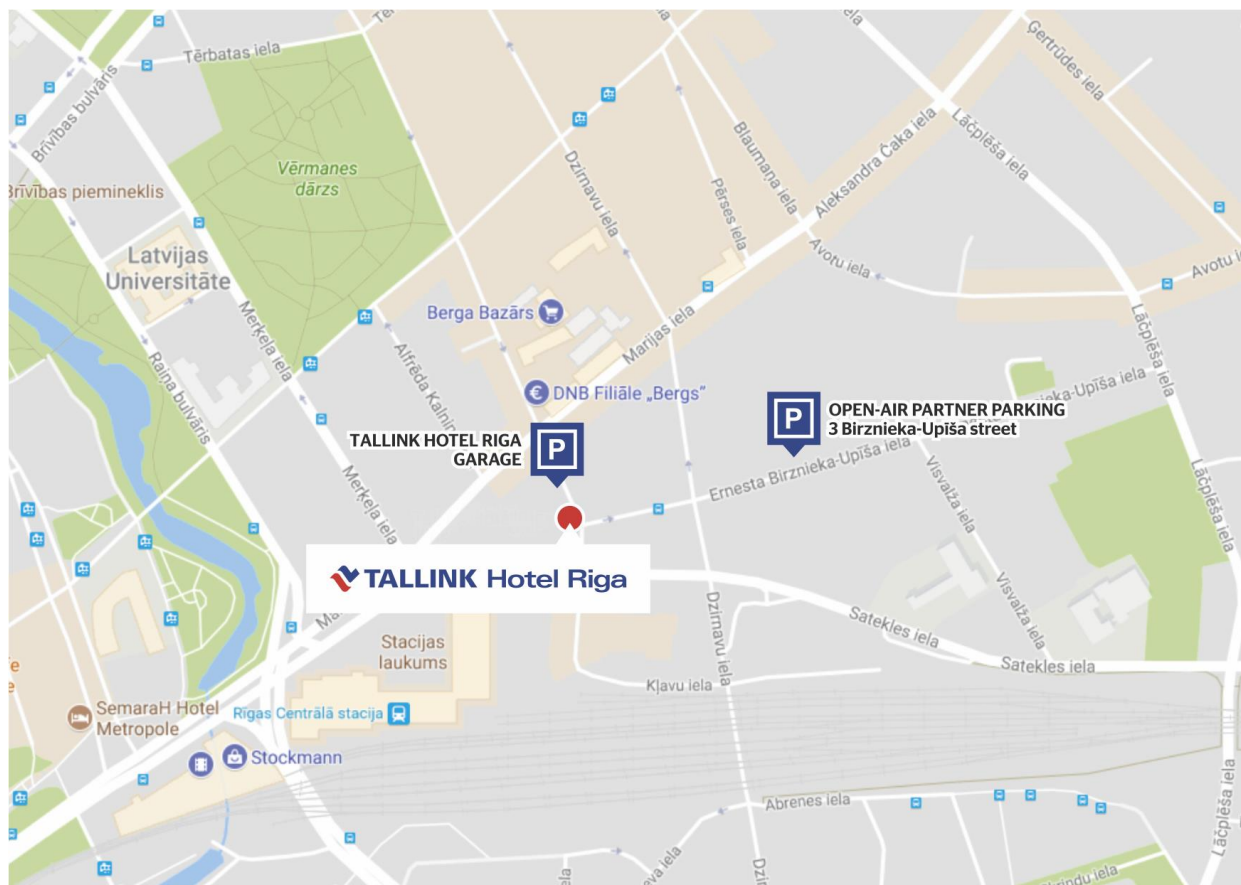

## PARKING NEAR THE HOTEL (Tallink Hotel Riga)

Valid from **3 November 2017**

No	Location	Cost	Payment	Suitable for coaches
1	Tallink Hotel Riga garage	24 h – €15	Hotel reception desk	No
2	Open-air partner parking on 3, Birznieka-Upīša street	24 h – €15	Hotel reception desk	No