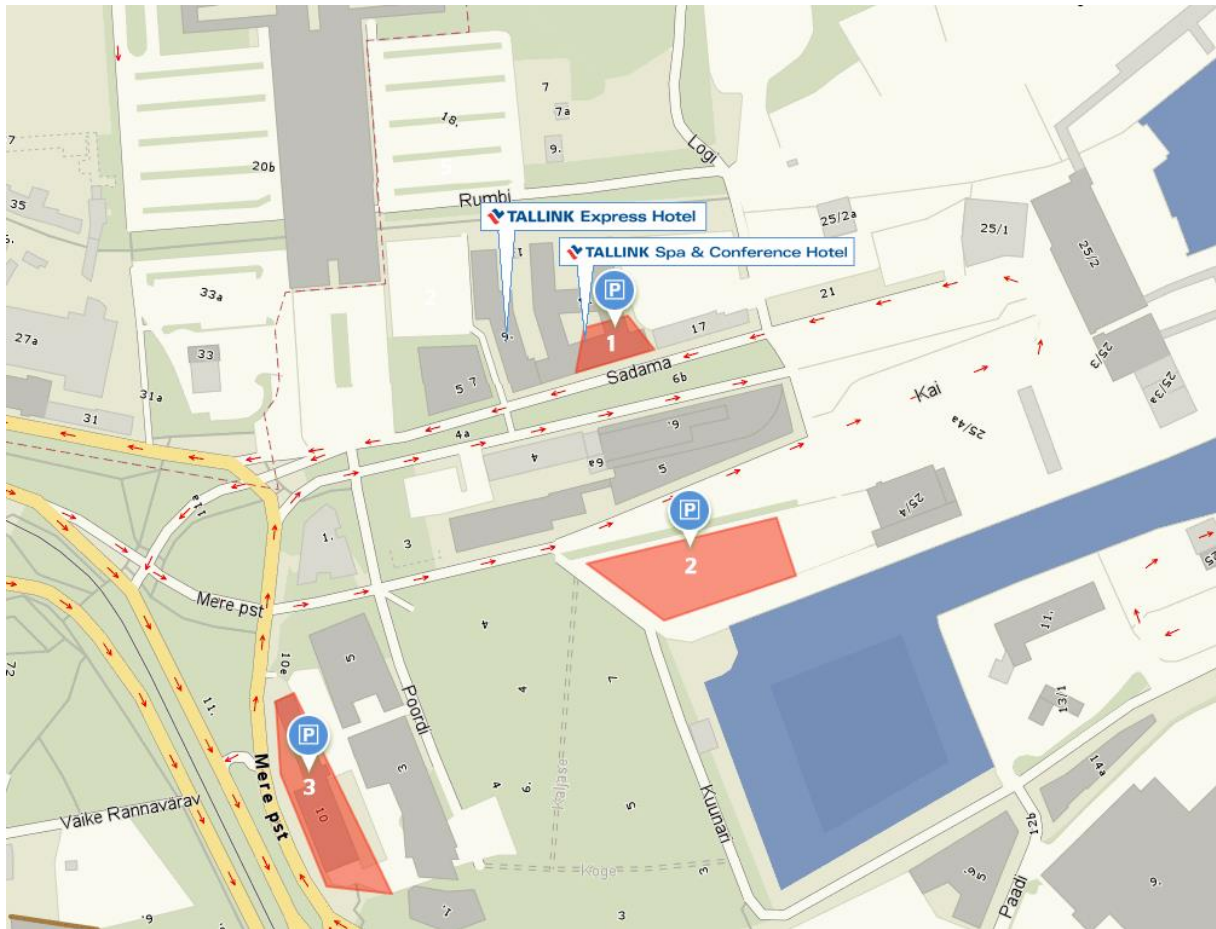

## PARKING NEAR THE HOTELS (Tallink Spa & Conference Hotel, Tallink Express Hotel)

Valid from: **03.11.2017**

No	Location	1 h	24 h	Payment	Suitable for buses
1	Tallink Spa & Conference Hotel *	-	15€	Hotel reception	no
2	Jahisadam	2€	10€	Parking meter	yes
3	Mere pst. 10 (EuroPark EP29)	1,50€	3,50€	Parking meter	yes