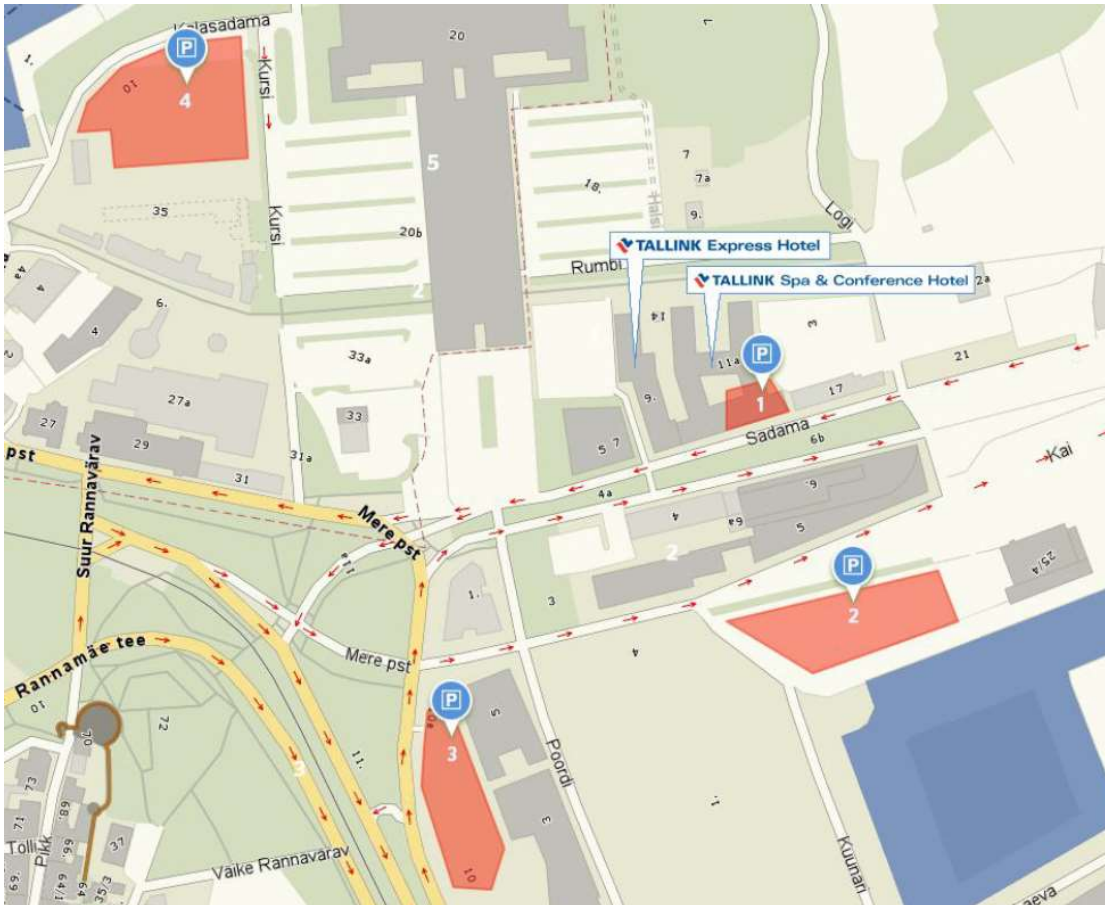

PARKING NEAR THE HOTELS (Tallink Spa & Conference Hotel, Tallink Express Hotel)

Valid from: **20.07.2018**

No	Location	1 h	24 h	Payment	Suitable for buses
1	Tallink Spa & Conference Hotel *	-	15€	Hotel reception	no
2	Jahisadam (Citypark CP99)	1,50€	9€	Parking meter	yes
3	Mere pst. 10 (EuroPark EP29)	1,50€	3,50€	Parking meter	yes
4	Kalasadama 10 (EuroPark EP134)	1€	2€	Parking meter	yes