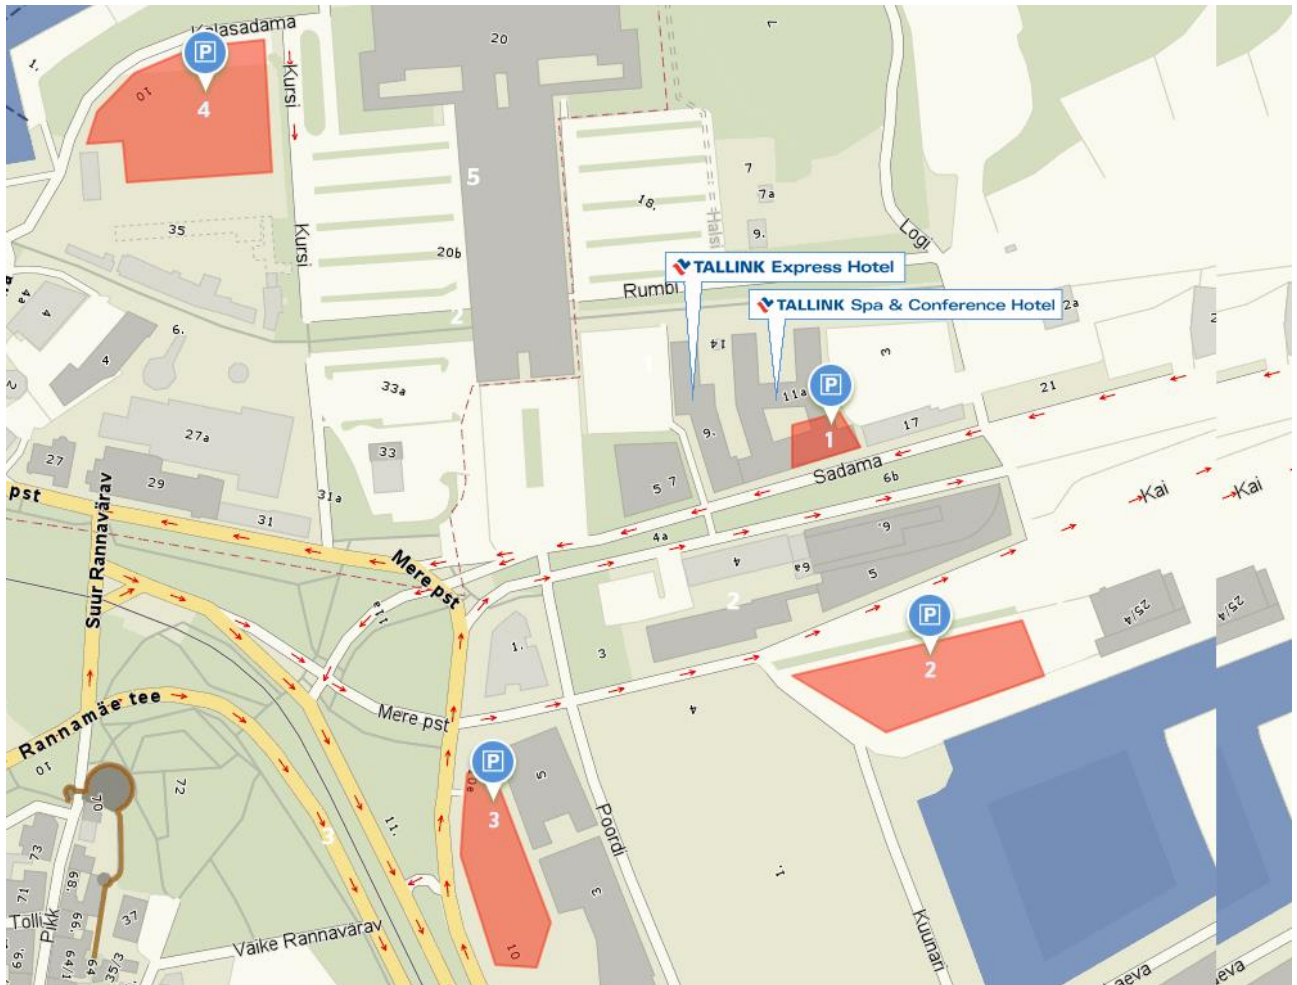

## PARKING NEAR THE HOTELS (Tallink Spa & Conference Hotel, Tallink Express Hotel)

Valid from: **03.11.2017**

No	Location	1 h	24 h	Payment	Suitable for buses
1	Tallink Spa & Conference Hotel *	-	15€	Hotel reception	no
2	Jahisadam	2€	6€	Parking meter	yes
3	Mere pst. 10 (EuroPark EP29)	1,50€	3,50€	Parking meter	yes
4	Kalasadama 10 (EuroPark EP134)	1€	2€	Parking meter	yes